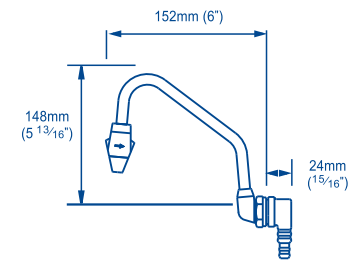

FT1276

Tips

To maintain polished chrome finish, simply wash down with clean soapy water only, as abrasive cleaning agents may cause damage