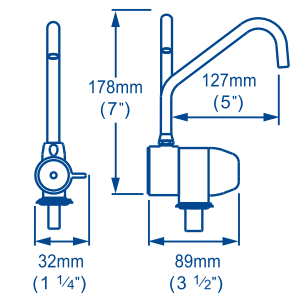

## Compact Range

Make the most of your space on board with these slim-line faucets

TB4112

TB4110

TB4112

Side View

Front View

**Hose Connections**

TB4110

Side View

Front View

Description	Galley Cold Only	Pull Out Galley	Washdown bib/spigot	Wet bar		Bait station
				cold	mixer	
<b>Tuckaway and Telescopic Faucet Range</b>						
FT1276 Tuckaway Faucet angled with on/off control						
FT1160 Telescopic Faucet with on / off control						
FT1152 Telescopic control (outlet only)						
<b>Compact Faucet Range</b>						
TB4110 Compact Range - Single faucet cold only with valve (chrome)						
TB4112 Compact Range - Mixer Faucet						
TT4180B Compact Range - Pull Out galley mixer (chrome)						
TB4172 Compact range - washdown bib / spigot						