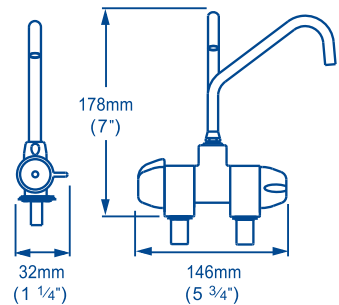

## Compact Range

Make the most of your space on board with these slim-line faucets

TB4112

TB4110

TB4112

Side View

Front View

**Hose Connections**

TB4110

Side View

Front View

Description	Galley Cold Only	Pull Out Galley	Washdown bib/spigot	Wet bar		Bait station
				cold	mixer	
<b>Tuckaway and Telescopic Faucet Range</b>						
FT1276 Tuckaway Faucet angled with on/off control						
FT1160 Telescopic Faucet with on / off control						
FT1152 Telescopic control (outlet only)						
<b>Compact Faucet Range</b>						
TB4110 Compact Range - Single faucet cold only with valve (chrome)						
TB4112 Compact Range - Mixer Faucet						
TT4180B Compact Range - Pull Out galley mixer (chrome)						
TB4172 Compact range - washdown bib / spigot						