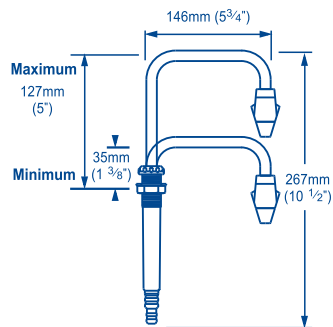

Metal Faucet Range

High quality polished chromed brass faucet range - 2 ranges

- **Compact Range**

Make the most of your space on board with these slim-line faucets

- **Telescopic Range - Ideal for tight spaces**

Telescopic Range Ideal for Tight Spaces

(not suitable for pressurized systems)

FT1160

Tips

To maintain polished chrome finish, simply wash down with clean soapy water only, as abrasive cleaning agents may cause damage