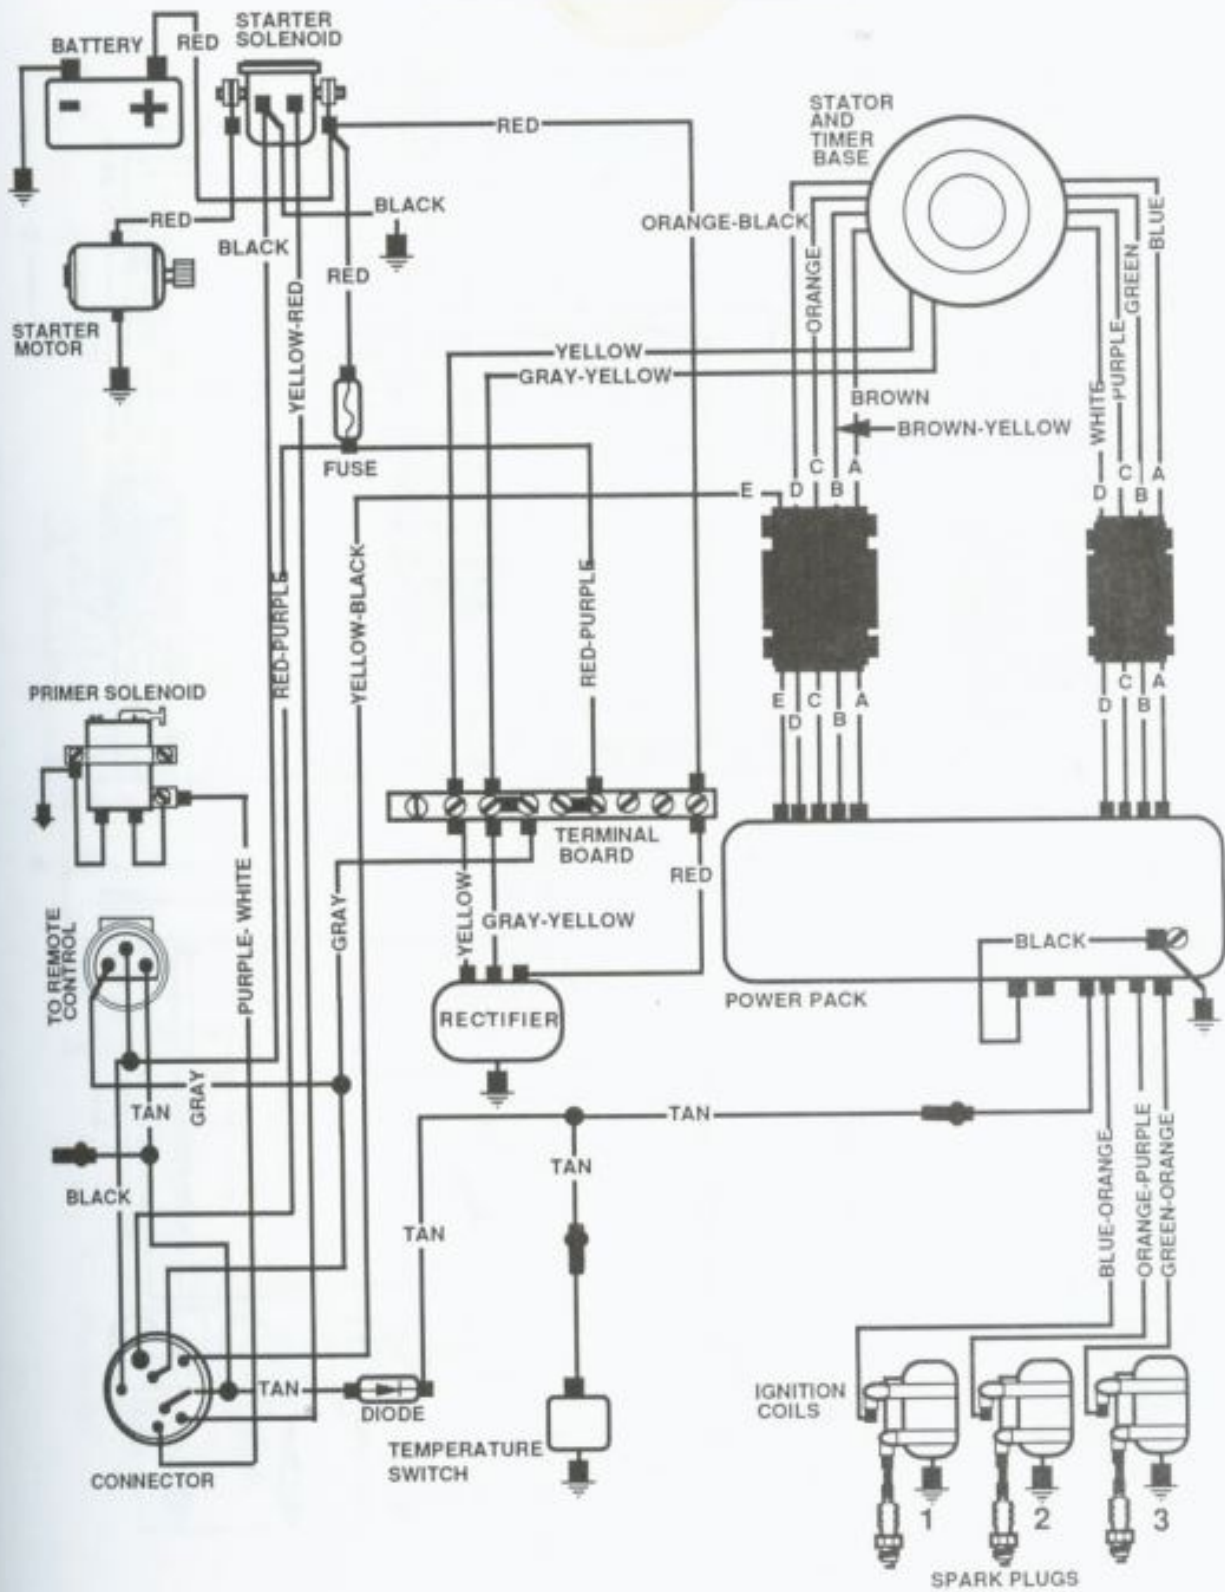

1989 60-70 HP REMOTE START

DIAGRAM KEY

	BLACK		ORANGE		BLUE AND WHITE		CONNECTORS		GROUND		CONNECTION
	BLACK AND WHITE		ORANGE AND BLUE		PURPLE		CONNECTORS		FRAME GROUND		NO CONNECTION
	BLACK AND BROWN		ORANGE AND GREEN		PURPLE AND RED		CONNECTORS		GROUND		CONNECTION
	BLACK AND YELLOW		YELLOW		BROWN		CONNECTORS		FRAME GROUND		NO CONNECTION
	WHITE		YELLOW AND RED		BROWN AND YELLOW		CONNECTORS		GROUND		CONNECTION
	WHITE AND BLACK		YELLOW AND BLUE		BROWN AND WHITE		CONNECTORS		FRAME GROUND		NO CONNECTION
	GREY		GREEN		TAN		CONNECTORS		GROUND		CONNECTION
	GREY AND YELLOW		GREEN AND WHITE		BLUE		CONNECTORS		FRAME GROUND		NO CONNECTION
	RED		BLUE								

JOHNSON 1982-1984 70 & 75 HP

DIAGRAM KEY

	BLACK		ORANGE		PURPLE		GROUND
	BLACK AND WHITE		ORANGE AND BLUE		PURPLE AND RED		CONNECTION
	BLACK AND ORANGE		ORANGE AND GREEN		PURPLE AND WHITE		NO CONNECTION
	BLACK AND BROWN		YELLOW		BROWN		
	BLACK AND YELLOW		YELLOW AND RED		BROWN AND YELLOW		
	WHITE		YELLOW AND PURPLE		BROWN AND WHITE		
	WHITE AND BLACK		GREEN		TAN		
	GRAY						
	GRAY AND YELLOW						

JOHNSON 1979-1981 70 & 75 HP

DIAGRAM KEY

	BLACK		RED		PURPLE		GROUND
	BLACK AND WHITE		ORANGE		PURPLE AND RED		CONNECTION
	BLACK AND ORANGE		ORANGE AND BLUE		PURPLE AND WHITE		NO CONNECTION
	BLACK AND BROWN		ORANGE AND GREEN		BROWN		
	BLACK AND YELLOW		YELLOW		BROWN AND YELLOW		
	WHITE		YELLOW AND RED		BROWN AND WHITE		
	WHITE AND BLACK		YELLOW AND PURPLE		TAN		
	GRAY		GREEN				