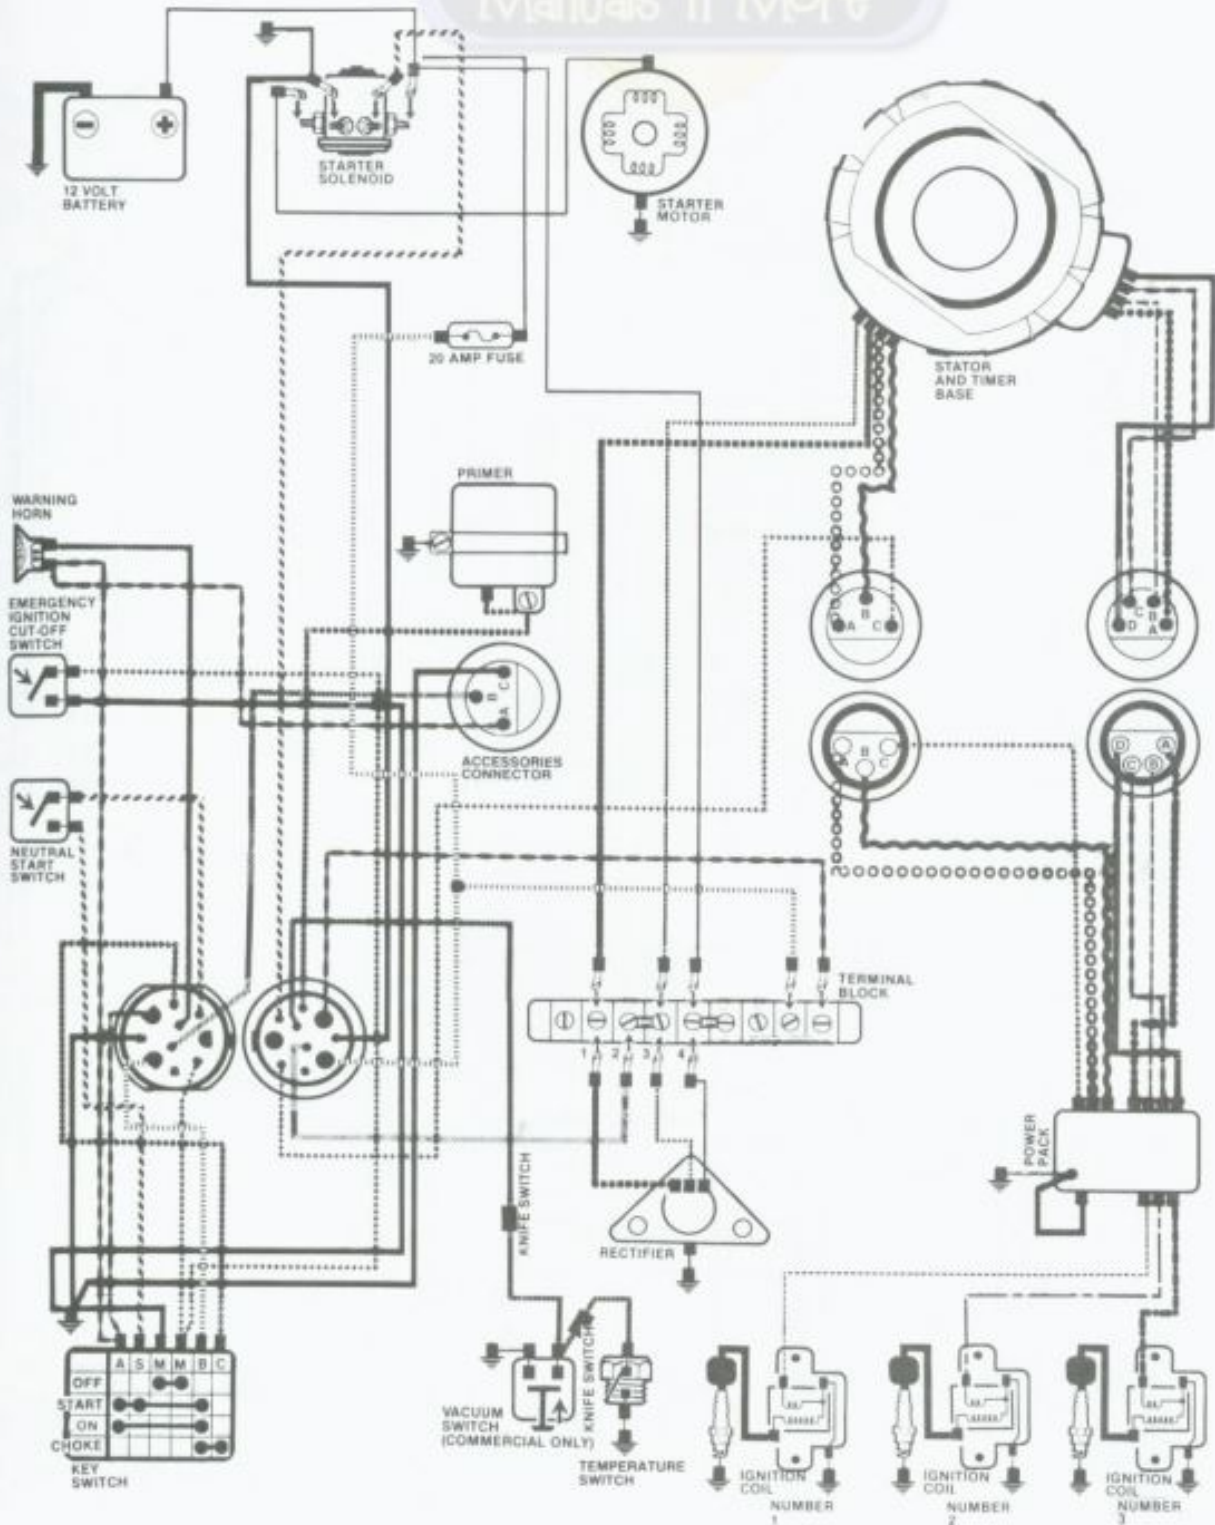

1989 60-70 HP REMOTE START

DIAGRAM KEY

	BLACK		ORANGE		BLUE AND WHITE		CONNECTORS		GROUND		CONNECTION
	BLACK AND WHITE		ORANGE AND BLUE		PURPLE		CONNECTORS		FRAME GROUND		NO CONNECTION
	BLACK AND BROWN		ORANGE AND GREEN		PURPLE AND RED		CONNECTORS		GROUND		CONNECTION
	BLACK AND YELLOW		YELLOW		BROWN		CONNECTORS		FRAME GROUND		NO CONNECTION
	WHITE		YELLOW AND RED		BROWN AND YELLOW		CONNECTORS		GROUND		CONNECTION
	WHITE AND BLACK		YELLOW AND BLUE		BROWN AND WHITE		CONNECTORS		FRAME GROUND		NO CONNECTION
	GREY		GREEN		TAN		CONNECTORS		GROUND		CONNECTION
	GREY AND YELLOW		GREEN AND WHITE		BLUE		CONNECTORS		FRAME GROUND		NO CONNECTION
	RED		BLUE								

JOHNSON 1982-1984 70 & 75 HP

DIAGRAM KEY

	BLACK		ORANGE		PURPLE		GROUND
	BLACK AND WHITE		ORANGE AND BLUE		PURPLE AND RED		CONNECTION
	BLACK AND ORANGE		ORANGE AND GREEN		PURPLE AND WHITE		NO CONNECTION
	BLACK AND BROWN		YELLOW		BROWN		
	BLACK AND YELLOW		YELLOW AND RED		BROWN AND YELLOW		
	WHITE		YELLOW AND PURPLE		BROWN AND WHITE		
	WHITE AND BLACK		GREEN		TAN		
	GRAY						
	GRAY AND YELLOW						

JOHNSON 1979-1981 70 & 75 HP

DIAGRAM KEY

	BLACK		RED		PURPLE		GROUND
	BLACK AND WHITE		ORANGE		PURPLE AND RED		CONNECTION
	BLACK AND ORANGE		ORANGE AND BLUE		PURPLE AND WHITE		NO CONNECTION
	BLACK AND BROWN		ORANGE AND GREEN		BROWN		
	BLACK AND YELLOW		YELLOW		BROWN AND YELLOW		
	WHITE		YELLOW AND RED		BROWN AND WHITE		
	WHITE AND BLACK		YELLOW AND PURPLE		TAN		
	GRAY		GREEN				

PREWIRED SURFACE REMOTE CONTROL