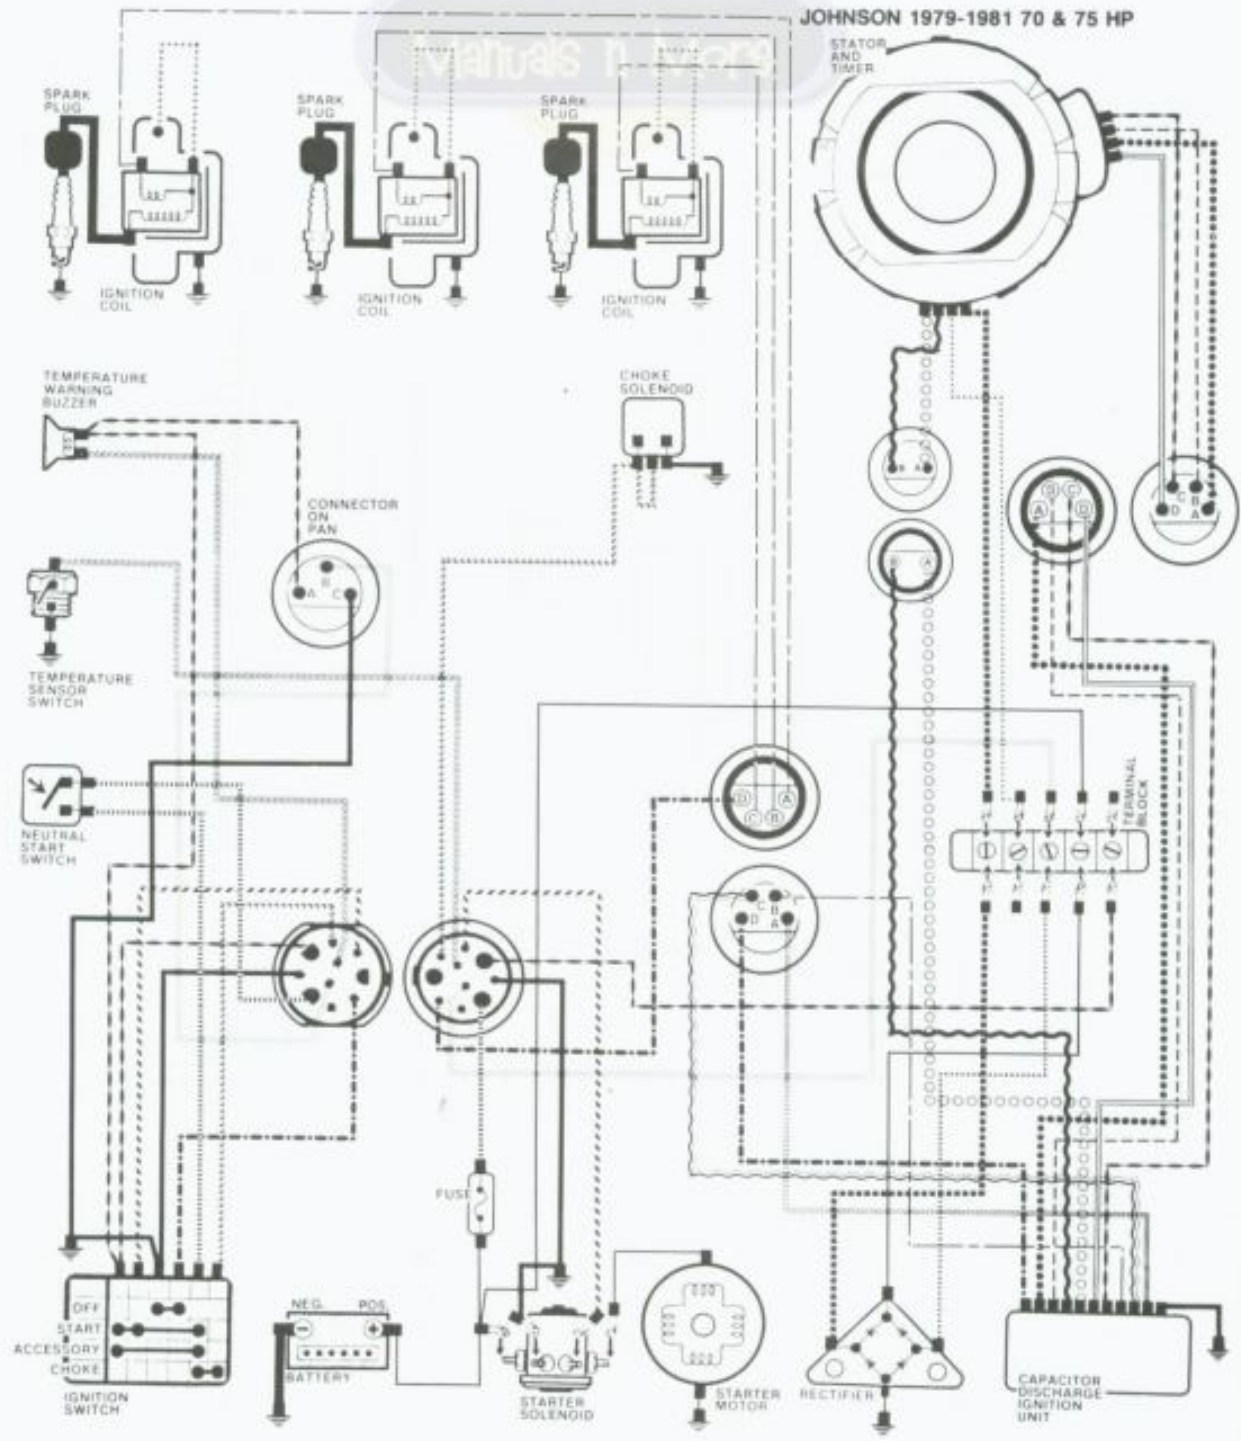

JOHNSON 1982-1984 70 & 75 HP

DIAGRAM KEY

	BLACK		ORANGE		PURPLE		GROUND
	BLACK AND WHITE		ORANGE AND BLUE		PURPLE AND RED		CONNECTION
	BLACK AND ORANGE		ORANGE AND GREEN		PURPLE AND WHITE		NO CONNECTION
	BLACK AND BROWN		YELLOW		BROWN		
	BLACK AND YELLOW		YELLOW AND RED		BROWN AND YELLOW		
	WHITE		YELLOW AND PURPLE		BROWN AND WHITE		
	WHITE AND BLACK		GREEN		TAN		
	GRAY						
	GRAY AND YELLOW						

JOHNSON 1979-1981 70 & 75 HP

DIAGRAM KEY

	BLACK		RED		PURPLE		GROUND
	BLACK AND WHITE		ORANGE		PURPLE AND RED		CONNECTION
	BLACK AND ORANGE		ORANGE AND BLUE		PURPLE AND WHITE		NO CONNECTION
	BLACK AND BROWN		ORANGE AND GREEN		BROWN		
	BLACK AND YELLOW		YELLOW		BROWN AND YELLOW		
	WHITE		YELLOW AND RED		BROWN AND WHITE		
	WHITE AND BLACK		YELLOW AND PURPLE		TAN		
	GRAY		GREEN				

JOHNSON 1977-1978 70 & 75 HP

DIAGRAM KEY

- | | | | | | | | |
|-----------|------------------|-----------|-------------------|-----------|------------------|---|---------------|
| — | BLACK | — | RED | — | PURPLE | ⏏ | GROUND |
| - - - | BLACK AND WHITE | - - - | ORANGE | - - - | PURPLE AND RED | + | CONNECTION |
| · · · · · | BLACK AND ORANGE | · · · · · | ORANGE AND BLUE | · · · · · | PURPLE AND WHITE | + | NO CONNECTION |
| - · - · - | BLACK AND BROWN | - · - · - | ORANGE AND GREEN | ⋯⋯⋯ | BROWN | | |
| - · · · - | BLACK AND YELLOW | · · · · · | YELLOW | ⋯⋯⋯ | BROWN AND YELLOW | | |
| — | WHITE | - · - · - | YELLOW AND RED | ⋯⋯⋯ | TAN | | |
| - · - · - | WHITE AND BLACK | - · - · - | YELLOW AND PURPLE | | | | |
| - · - · - | GRAY | - · - · - | BROWN AND ORANGE | | | | |
| - · - · - | GRAY AND YELLOW | · · · · · | BLUE | | | | |

PREWIRED SURFACE REMOTE CONTROL