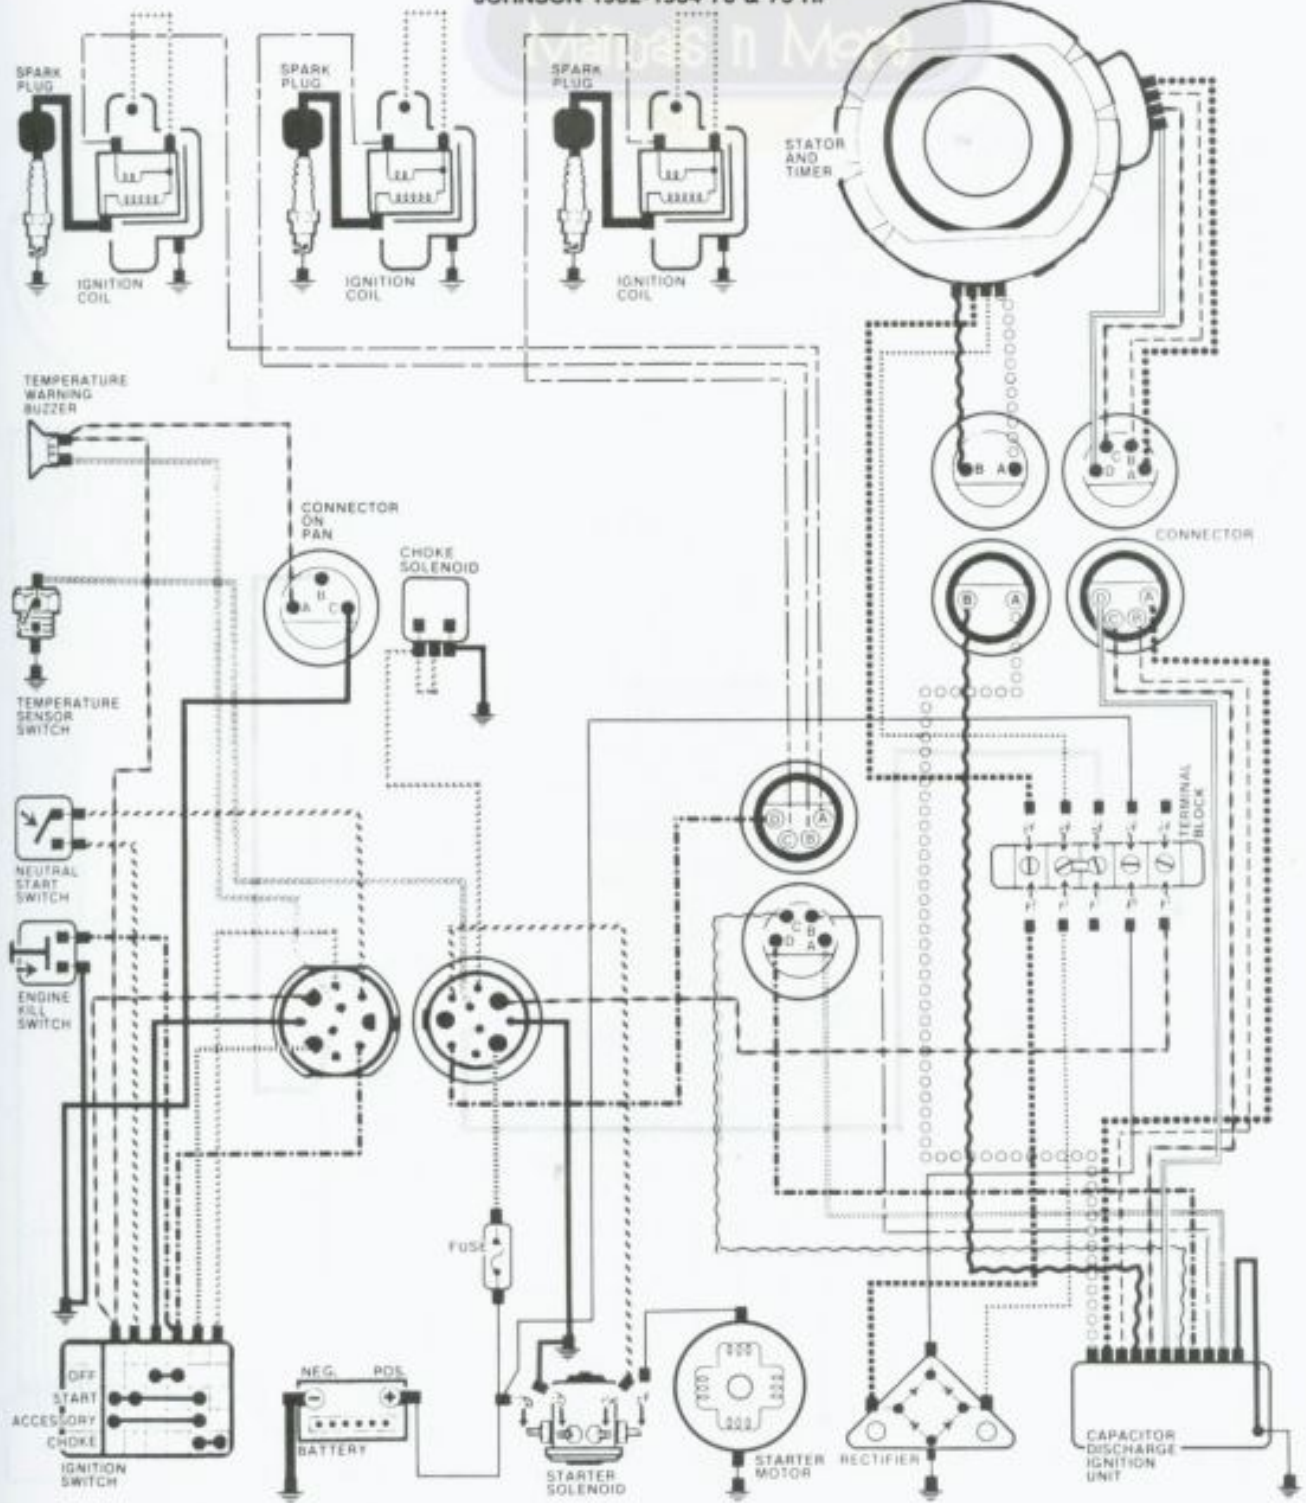

JOHNSON 1982-1984 70 & 75 HP

DIAGRAM KEY

	BLACK		ORANGE		PURPLE		GROUND
	BLACK AND WHITE		ORANGE AND BLUE		PURPLE AND RED		CONNECTION
	BLACK AND ORANGE		ORANGE AND GREEN		PURPLE AND WHITE		NO CONNECTION
	BLACK AND BROWN		YELLOW		BROWN		
	BLACK AND YELLOW		YELLOW AND RED		BROWN AND YELLOW		
	WHITE		YELLOW AND PURPLE		BROWN AND WHITE		
	WHITE AND BLACK		GREEN		TAN		
	GRAY						
	GRAY AND YELLOW						

JOHNSON 1979-1981 70 & 75 HP

DIAGRAM KEY

	BLACK		RED		PURPLE		GROUND
	BLACK AND WHITE		ORANGE		PURPLE AND RED		CONNECTION
	BLACK AND ORANGE		ORANGE AND BLUE		PURPLE AND WHITE		NO CONNECTION
	BLACK AND BROWN		ORANGE AND GREEN		BROWN		
	BLACK AND YELLOW		YELLOW		BROWN AND YELLOW		
	WHITE		YELLOW AND RED		BROWN AND WHITE		
	WHITE AND BLACK		YELLOW AND PURPLE		TAN		
	GRAY		GREEN				

JOHNSON 1977-1978 70 & 75 HP

DIAGRAM KEY

- | | | | | | | | |
|-----------|------------------|-----------|-------------------|-----------|------------------|---|---------------|
| — | BLACK | — | RED | — | PURPLE | ⏏ | GROUND |
| - - - | BLACK AND WHITE | - - - | ORANGE | - - - | PURPLE AND RED | + | CONNECTION |
| · · · · · | BLACK AND ORANGE | · · · · · | ORANGE AND BLUE | · · · · · | PURPLE AND WHITE | + | NO CONNECTION |
| - · - · - | BLACK AND BROWN | - · - · - | ORANGE AND GREEN | ⋯⋯⋯ | BROWN | | |
| - · · · - | BLACK AND YELLOW | · · · · · | YELLOW | ⋯⋯⋯ | BROWN AND YELLOW | | |
| — | WHITE | - · - · - | YELLOW AND RED | ⋯⋯⋯ | TAN | | |
| - · - · - | WHITE AND BLACK | - · - · - | YELLOW AND PURPLE | | | | |
| - · - · - | GRAY | - · - · - | BROWN AND ORANGE | | | | |
| - · - · - | GRAY AND YELLOW | · · · · · | BLUE | | | | |

PREWIRED SURFACE REMOTE CONTROL