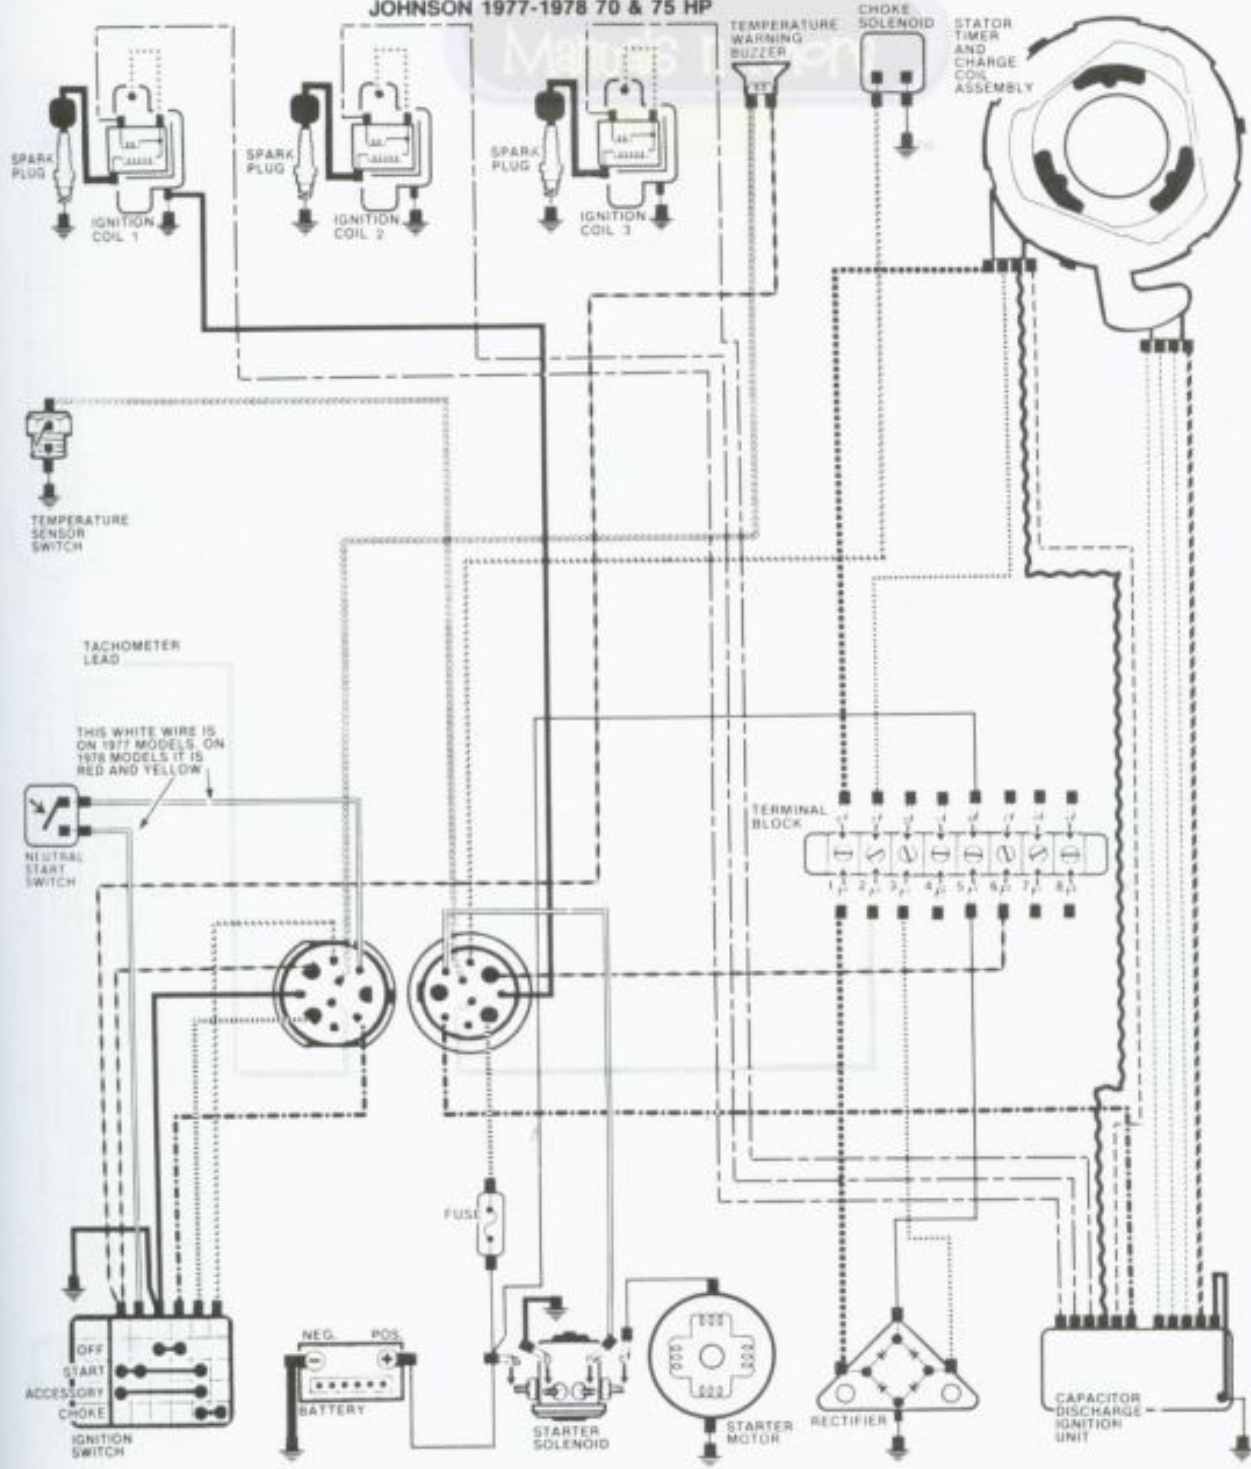

JOHNSON 1979-1981 70 & 75 HP

DIAGRAM KEY

	BLACK		RED		PURPLE		GROUND
	BLACK AND WHITE		ORANGE		PURPLE AND RED		CONNECTION
	BLACK AND ORANGE		ORANGE AND BLUE		PURPLE AND WHITE		NO CONNECTION
	BLACK AND BROWN		ORANGE AND GREEN		BROWN		
	BLACK AND YELLOW		YELLOW		BROWN AND YELLOW		
	WHITE		YELLOW AND RED		BROWN AND WHITE		
	WHITE AND BLACK		YELLOW AND PURPLE		TAN		
	GRAY		GREEN				

JOHNSON 1977-1978 70 & 75 HP

DIAGRAM KEY

- | | | | | | | | |
|-----------|------------------|-----------|-------------------|-----------|------------------|---|---------------|
| — | BLACK | — | RED | — | PURPLE | ⏏ | GROUND |
| - - - | BLACK AND WHITE | - - - | ORANGE | - - - | PURPLE AND RED | + | CONNECTION |
| · · · · · | BLACK AND ORANGE | · · · · · | ORANGE AND BLUE | · · · · · | PURPLE AND WHITE | + | NO CONNECTION |
| - · - · - | BLACK AND BROWN | - · - · - | ORANGE AND GREEN | ⋯⋯⋯ | BROWN | | |
| - · · · - | BLACK AND YELLOW | · · · · · | YELLOW | ⋯⋯⋯ | BROWN AND YELLOW | | |
| — | WHITE | - · - · - | YELLOW AND RED | ⋯⋯⋯ | TAN | | |
| - · - · - | WHITE AND BLACK | - · - · - | YELLOW AND PURPLE | | | | |
| - · - · - | GRAY | - · - · - | BROWN AND ORANGE | | | | |
| - · - · - | GRAY AND YELLOW | · · · · · | BLUE | | | | |

PREWIRED SURFACE REMOTE CONTROL