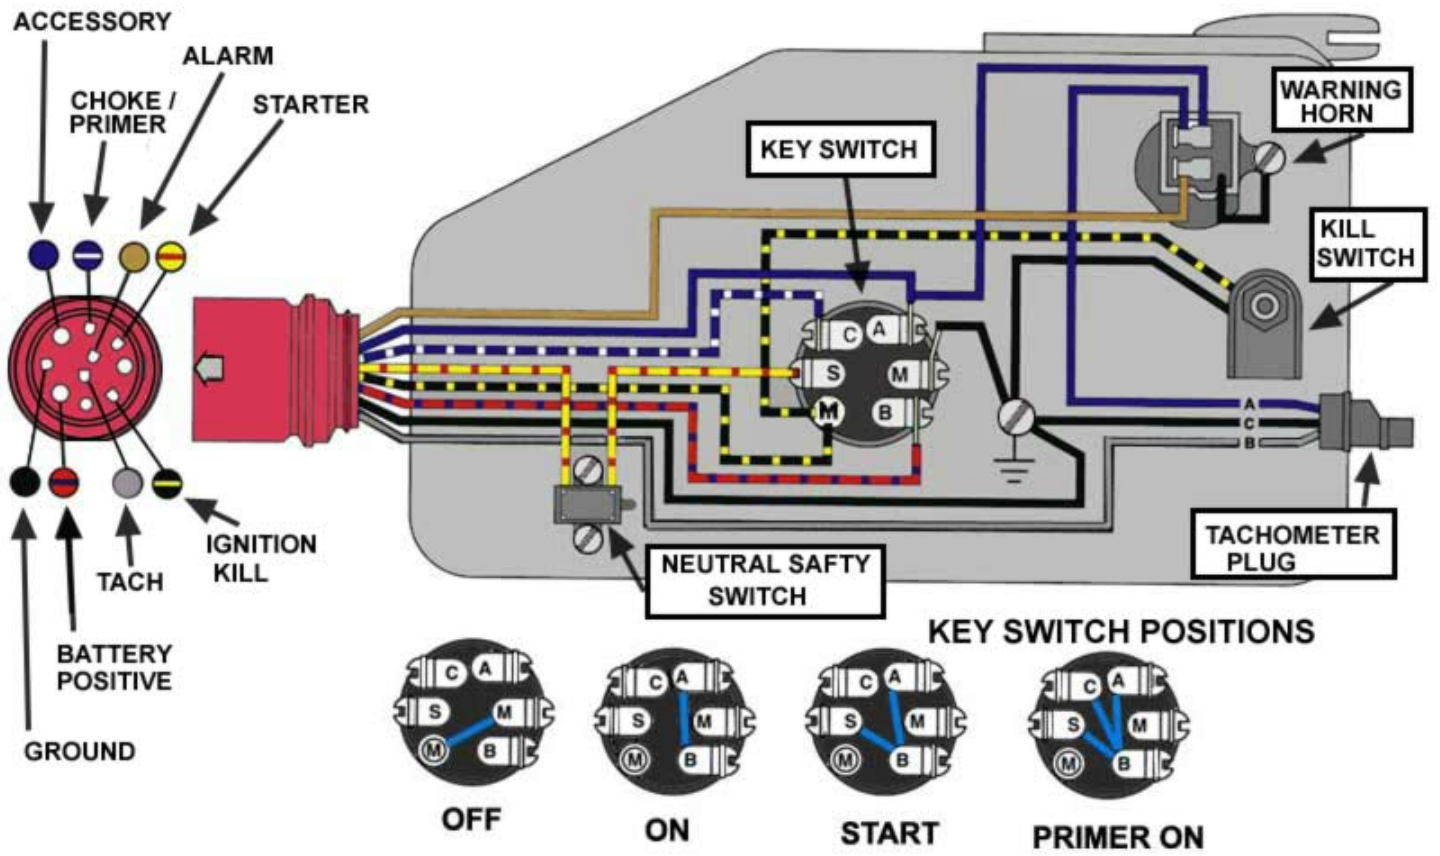

JOHNSON 1977-1978 70 & 75 HP

DIAGRAM KEY

- | | | | | | | | |
|-----------|------------------|-----------|-------------------|-----------|------------------|---|---------------|
| — | BLACK | — | RED | — | PURPLE | ⏏ | GROUND |
| - - - | BLACK AND WHITE | - - - | ORANGE | - - - | PURPLE AND RED | + | CONNECTION |
| · · · · · | BLACK AND ORANGE | · · · · · | ORANGE AND BLUE | · · · · · | PURPLE AND WHITE | + | NO CONNECTION |
| - · - · - | BLACK AND BROWN | - · - · - | ORANGE AND GREEN | ⋯⋯⋯ | BROWN | | |
| - · · · - | BLACK AND YELLOW | · · · · · | YELLOW | ⋯⋯⋯ | BROWN AND YELLOW | | |
| — | WHITE | - · - · - | YELLOW AND RED | ⋯⋯⋯ | TAN | | |
| - · - · - | WHITE AND BLACK | - · - · - | YELLOW AND PURPLE | | | | |
| - · - · - | GRAY | - · - · - | BROWN AND ORANGE | | | | |
| - · - · - | GRAY AND YELLOW | · · · · · | BLUE | | | | |

PREWIRED SURFACE REMOTE CONTROL